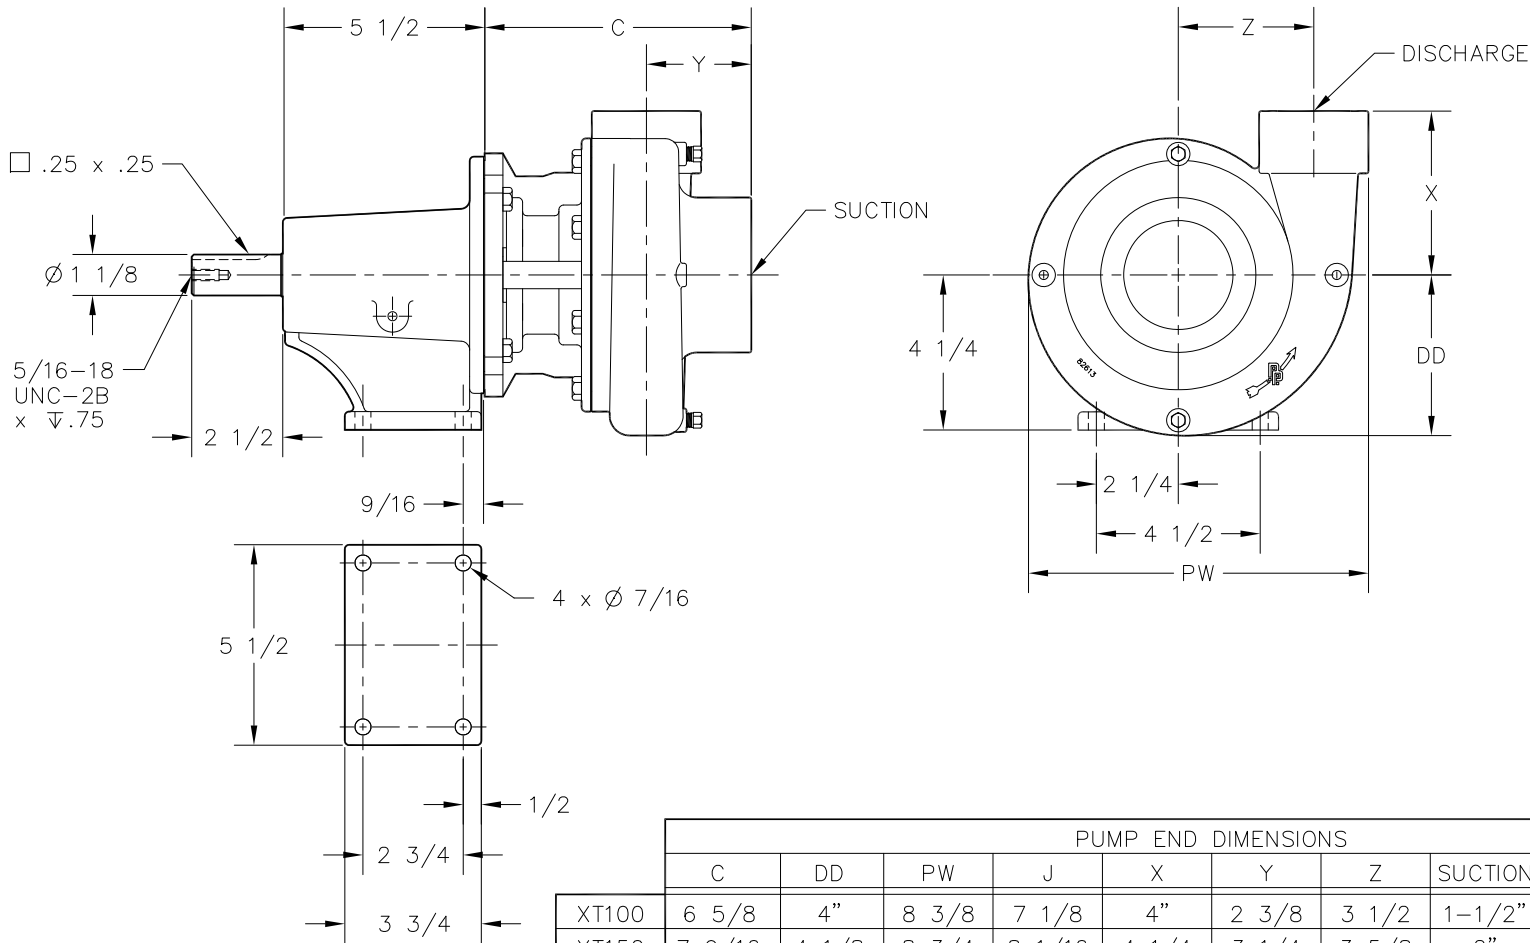

DESCRIPTION

XT POWER FRAME ASSEMBLY

REF. NO.

O-XT-PF

DATE

2/01/95

REV.

A

PRICE PUMP CO.

FACTORY FAX TRANSMITTAL DRAWING

#1 Pump Way P.O. Box Q
 Sonoma, CA 95476 (707) 938-8441
 707-FAX 938-0764

	PUMP END DIMENSIONS							SUCTION	DISCHG
	C	DD	PW	J	X	Y	Z		
XT100	6 5/8	4"	8 3/8	7 1/8	4"	2 3/8	3 1/2	1-1/2"	1"
XT150	7 9/16	4 1/8	8 3/4	8 1/16	4 1/4	3 1/4	3 5/8	2"	1-1/2"
XT200	7 5/16	4 7/16	9 5/16	7 13/16	4 1/2	2 7/8	3 3/4	3"	2"

NOTES:

ALL DIMENSIONS ARE ROUNDED TO THE NEAREST 1/8 INCH.